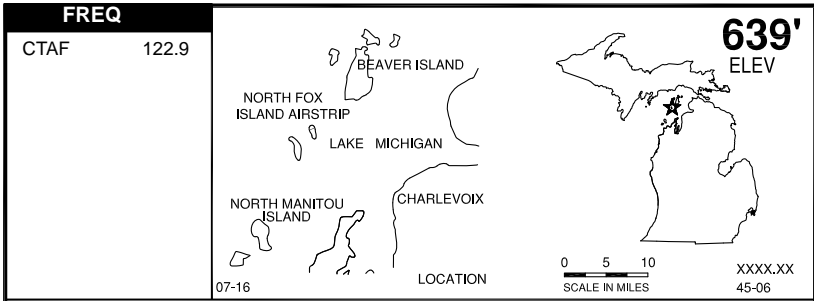

NORTH FOX ISLAND AIRSTRIP (6Y3)

RWY LENGTH BEYOND DISPLACED THR
07/ 2200'
25/ 2000

COORDINATES
45° 28.93'N
085° 46.83'W

License
Unimproved

FM CITY: None
LGT: None
MGR: Brad Frederick
PH: 248-761-5615
FBO: None
ATND: Unatnd