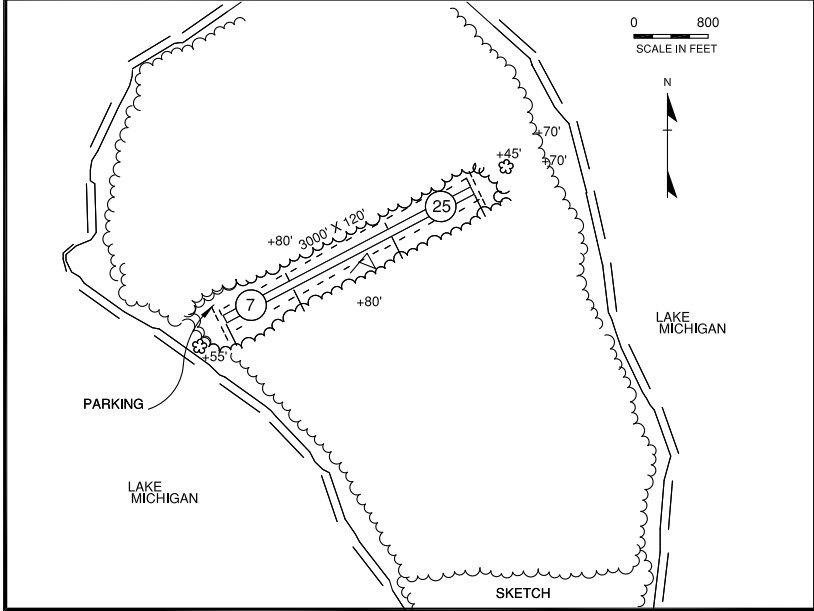

NORTH FOX ISLAND AIRSTRIP (6Y3)

RWY LENGTH BEYOND DISPLACED THR
07/ 2200'
25/ 2000

COORDINATES
45° 28.93'N
085° 46.83'W

License
Unimproved

FM CITY: None
LGT: None
MGR: Brad Frederick
PH: 248-761-5615
FBO: None
ATND: Unatnd

NAV AIDS: 111.8 (PLN) 266° 48 NM to fld.
FUEL: None
RPR: None
WX: SJX AWOS 118.075 15NM
SNW RMVL: None
TRNSP: None
MEALS: None
RON: Camping on arpt only (sides)

- Remote island arpt, no services. No cell phone coverage.
- Rwy soft in spring & aftr rain.
- Snakes & birds on & invof arpt.
- Tall trees all quadrants.
- Trees obst windsock. Readings unreliable
- See DNR rules posted near parking.
- ARPT clsd Nov-Apr when snow covered
- www.theraf.org pilotinfo - safety brief.